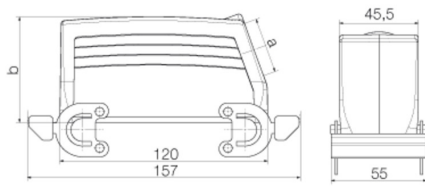

Data sheet

HDC 24B TSBO 1M32G

Weidmüller Interface GmbH & Co. KG
Klingenbergstraße 26
D-32758 Detmold
Germany

www.weidmueller.com

Drawings