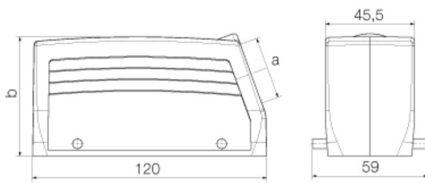

Data sheet

HDC 24B TSBU 1M25G

Weidmüller Interface GmbH & Co. KG
Klingenbergstraße 26
D-32758 Detmold
Germany

www.weidmueller.com

Drawings